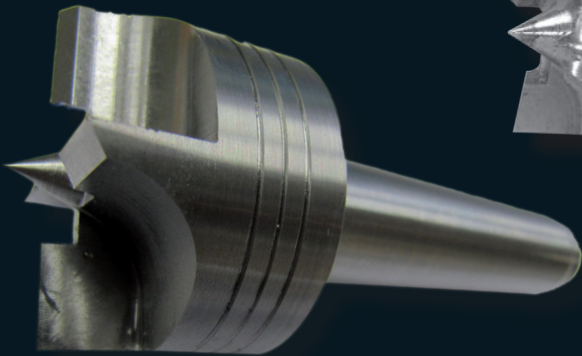

DRIVE CENTRES