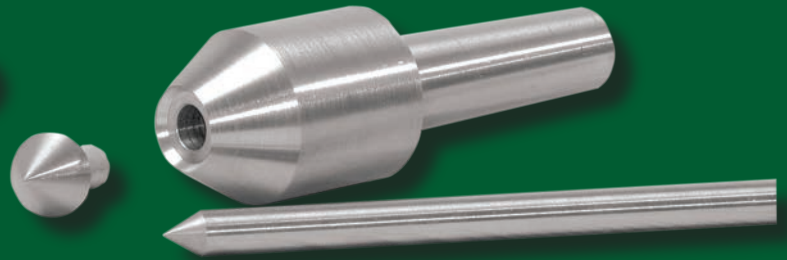

PLANET

roturTM
specialist woodturning products

FINIAL MANDREL KIT

RRP £31.00+VAT

NEW!

Product Code:

FMK1 - 1MT

FMK2 - 2MT

HOLLOW ROTATING CENTRE

PILOTED DRIVE / COUNTERBORE

Available in 1MT, 2MT & 3MT

HOLLOW RING CENTRE

Available in 1MT & 2MT