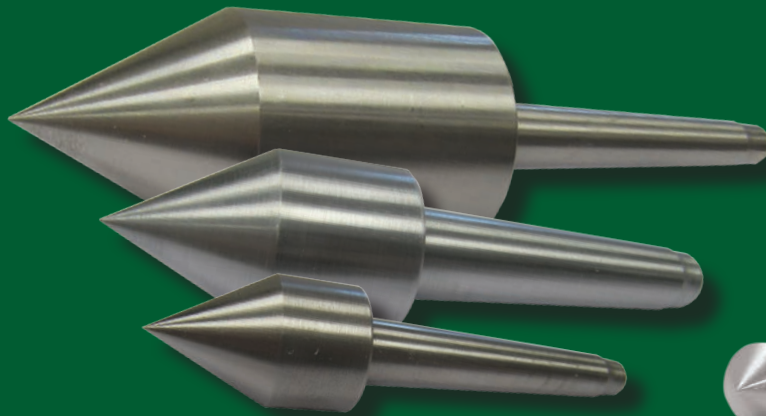

ROTATING CENTRES

Available in 1MT & 2MT