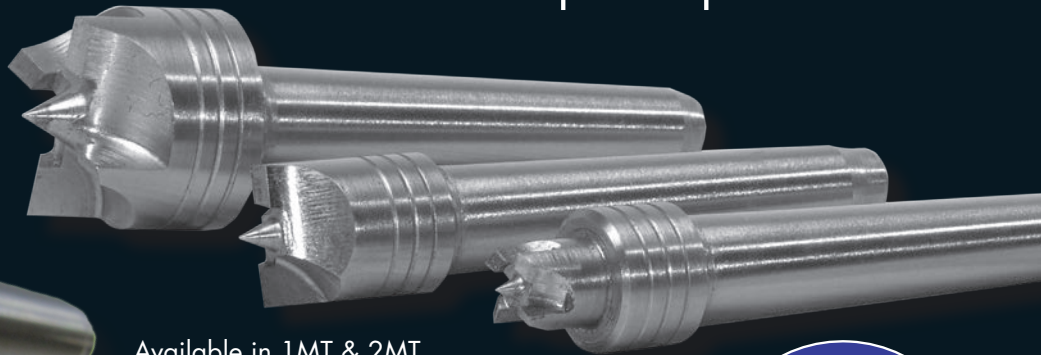

Available in 1MT & 2MT

MULTI-CHUCK DRIVE CENTRE

Available in 2 & 4 Prong